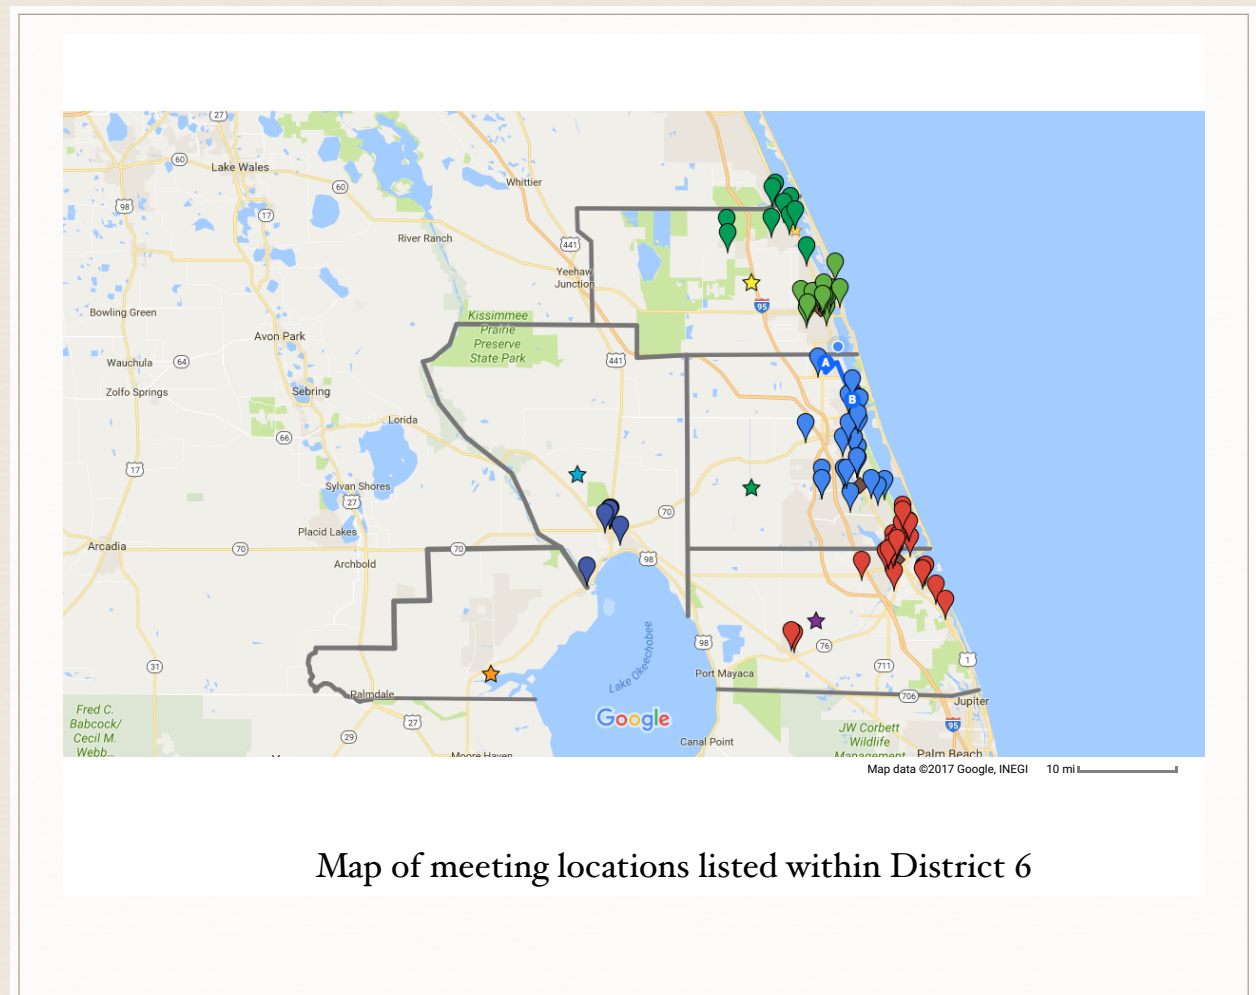

[www.aabroward.org/search.asp](http://www.aabroward.org/search.asp)

Select “advanced search” option.

There are several Spanish speaking meetings located in Indian River County (<http://www.indianriveraa.org/>) and in Fort Pierce and Port St. Lucie

## REMOTE COMMUNITIES

District 6 has many meetings in the four counties (Indian River, St. Lucie, Okeechobee\_ and Martin). The Northeast area of Glades County, contained in District 6, has only one meeting. As is shown on the map below, most meetings are located along the easterly portions of the counties, leaving minimal coverage in the western areas. This pamphlet contains resources for people wanting sobriety who live in the remote areas.

Map of meeting locations listed within District 6